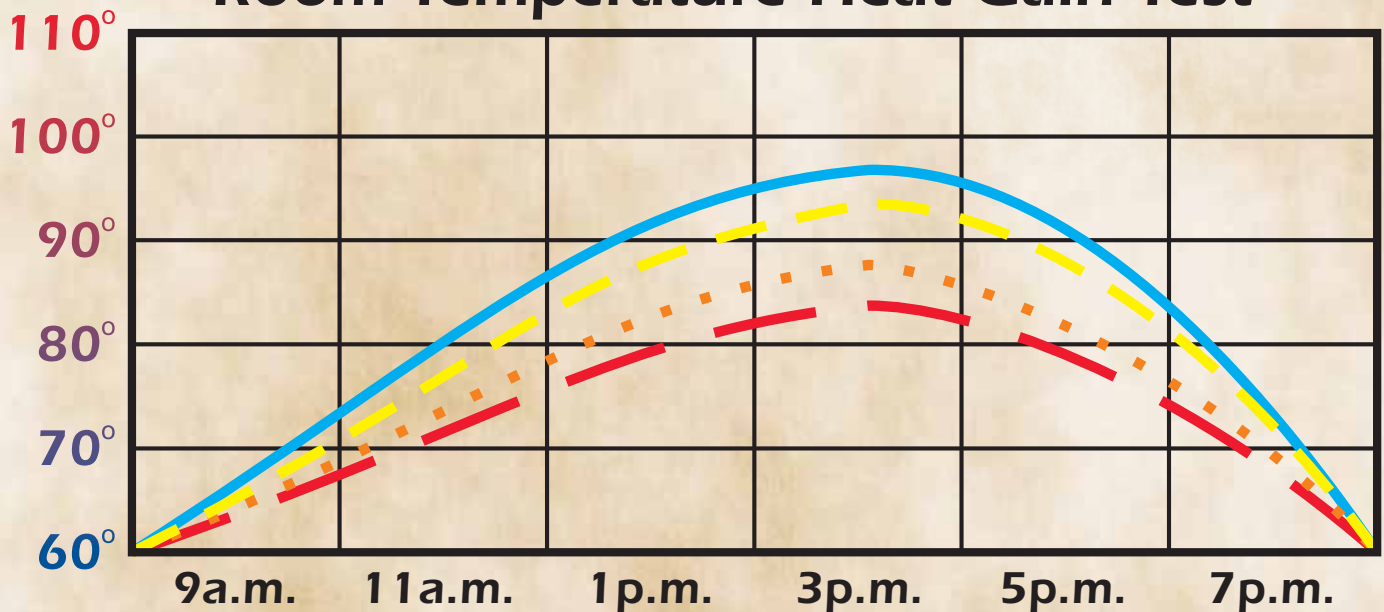

NATIONWIDE CHEMICAL COATING MFRS., INC.
The **PER**manent Coating Solution™

Ceramic
Insulation
Performance

ULTRA SEAL

CERAMIC INSULATION PERFORMANCE

Room Temperature Heat Gain Test

INTERIOR ROOM TEMPERATURES:

- Uncoated Wall Room Temperature
- 4 Inches of Insulation Room Temperature
- ULTRA SEAL Wall System Room Temperature
- Outside Ambient Air Temperature

All Information presented herein has been compiled from sources to be reliable, and is accurate and reliable to the best of our knowledge and beliefs, but is not guaranteed to be so. Revised: 06/04/07